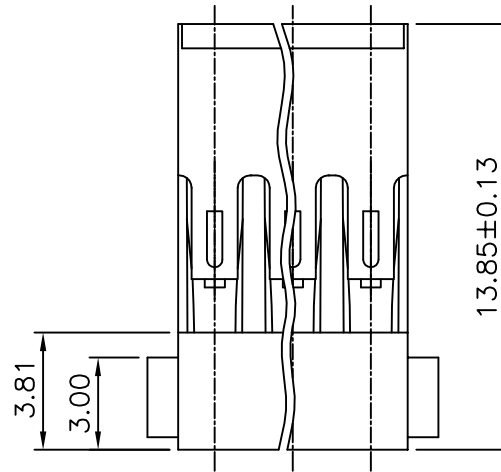

PRODUCT NUMBER	No. OF POS.	DIM "A"	DIM "B"
68105-001LF	2x02	4.93	6.93
68105-002LF	2x03	7.47	9.47
68105-003LF	2x04	10.01	12.01

SQUARE 0.93 TYP REF

NOTES:

- MOLDING MATERIAL : POLYAMID (PA 66), COLOR BLACK 25% GLASS FILLED, UL 94 V0
- STANDARD PACKAGING IN POLYBAGS
- TERMINALS MUST BE CRIMPED PROPERLY FOR SATISFACTORY LATCHING :
- FOR CRIMPING INSTRUCTIONS, SEE TA-75
- FOR TERMINAL APPLICATION SEE TA-531.
PRODUCT SPECIFICATION: BUS-12-067.
- THIS HOUSING IS INTENDED FOR USE WITH MINI PV TERMINAL WITH 22-36 GAUGE WIRE
- PRODUCT MEETS EUROPEAN UNION DIRECTIVES AND OTHER COUNTRY REGULATIONS AS DESCRIBED IN GS-22-008.
- THE PRODUCT IS NOT INTENDED TO BE EXPOSED TO A MANUFACTURING SOLDER PROCESS.

mat'l. code		surface		tolerance		projection		product family	
SEE NOTES		ISO 1302		ISO 406 ISO 1101				BERCONN	
ltr	ecn no	dr	date	tolerances unless otherwise specified		mm		title	
G	V08-0097	HTB	08.02.25	angles	linear	.x ±0.3 .xx ±0.13 .xxx ±0.05		MINI LATCH DR	
H	F11-0099	LMU	11.09.05			scale 5:1		POLARIZED HSG 2.54mm	
				dr	L.MULIN	11.05.19			dwg no
				enr	L.MULIN	11.05.19			sheet 1 of 1
				chr					size
				appd	LMU	11.05.19			A3
sheet index	revision sheet								type
									CUSTOMER Drawing