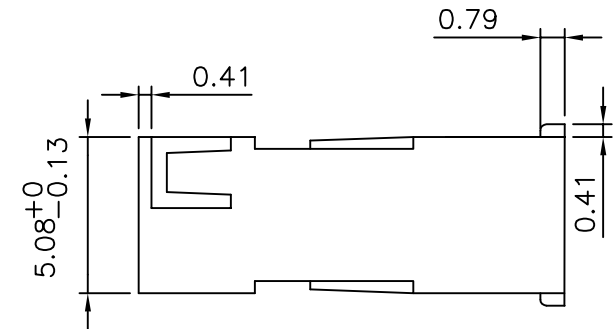

PRODUCT NUMBER	No. OF POS.	DIM "A"	DIM "B"
68105-001LF	2x02	4.93	6.93
68105-002LF	2x03	7.47	9.47
68105-003LF	2x04	10.01	12.01

SQUARE 0.93 TYP REF

NOTES:

- MOLDING MATERIAL : POLYAMID (PA 66), COLOR BLACK 25% GLASS FILLED, UL 94 V0
- STANDARD PACKAGING IN POLYBAGS
- TERMINALS MUST BE CRIMPED PROPERLY FOR SATISFACTORY LATCHING :
- FOR CRIMPING INSTRUCTIONS, SEE TA-75
- FOR TERMINAL APPLICATION SEE TA-531.
PRODUCT SPECIFICATION: BUS-12-067.
- THIS HOUSING IS INTENDED FOR USE WITH MINI PV TERMINAL WITH 22-36 GAUGE WIRE
- PRODUCT MEETS EUROPEAN UNION DIRECTIVES AND OTHER COUNTRY REGULATIONS AS DESCRIBED IN GS-22-008.
- THE PRODUCT IS NOT INTENDED TO BE EXPOSED TO A MANUFACTURING SOLDER PROCESS.

mat'l. code		surface		tolerance		projection		product family	
SEE NOTES		ISO 1302		ISO 406 ISO 1101				BERCONN	
ltr	ecn no	dr	date	tolerances unless otherwise specified		mm		title	
G	V08-0097	HTB	08.02.25	angles	linear	.x ±0.3 .xx ±0.13 .xxx ±0.05		MINI LATCH DR	
H	F11-0099	LMU	11.09.05			scale 5:1		POLARIZED HSG 2.54mm	
				dr	L.MULIN	11.05.19			dwg no
				enr	L.MULIN	11.05.19			sheet 1 of 1
				chr					size
				appd	LMU	11.05.19			A3
sheet index	revision sheet								type
									CUSTOMER Drawing