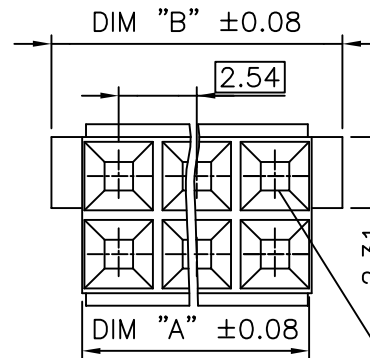

PRODUCT NUMBER	No. OF POS.	DIM "A"	DIM "B"
68105-001LF	2x02	4.93	6.93
68105-002LF	2x03	7.47	9.47
68105-003LF	2x04	10.01	12.01

SQUARE 0.93 TYP REF

NOTES:

- MOLDING MATERIAL : POLYAMID (PA 66), COLOR BLACK 25% GLASS FILLED, UL 94 V0
- STANDARD PACKAGING IN POLYBAGS
- TERMINALS MUST BE CRIMPED PROPERLY FOR SATISFACTORY LATCHING :
- FOR CRIMPING INSTRUCTIONS, SEE TA-75
- FOR TERMINAL APPLICATION SEE TA-531.
PRODUCT SPECIFICATION: BUS-12-067.
- THIS HOUSING IS INTENDED FOR USE WITH MINI PV TERMINAL WITH 22-36 GAUGE WIRE
- PRODUCT MEETS EUROPEAN UNION DIRECTIVES AND OTHER COUNTRY REGULATIONS AS DESCRIBED IN GS-22-008.
- THE PRODUCT IS NOT INTENDED TO BE EXPOSED TO A MANUFACTURING SOLDER PROCESS.

mat'l. code		surface		tolerance		projection		product family	
SEE NOTES		ISO 1302		ISO 406 ISO 1101				BERCONN	
ltr	ecn no	dr	date	tolerances unless otherwise specified		mm		title	
G	V08-0097	HTB	08.02.25	angles	linear	.x ±0.3 .xx ±0.13 .xxx ±0.05		MINI LATCH DR	
H	F11-0099	LMU	11.09.05			scale 5:1		POLARIZED HSG 2.54mm	
				dr	L.MULIN	11.05.19			dwg no
				enr	L.MULIN	11.05.19			sheet 1 of 1
				chr					size
				appd	LMU	11.05.19			A3
sheet index	revision sheet								type
									CUSTOMER Drawing