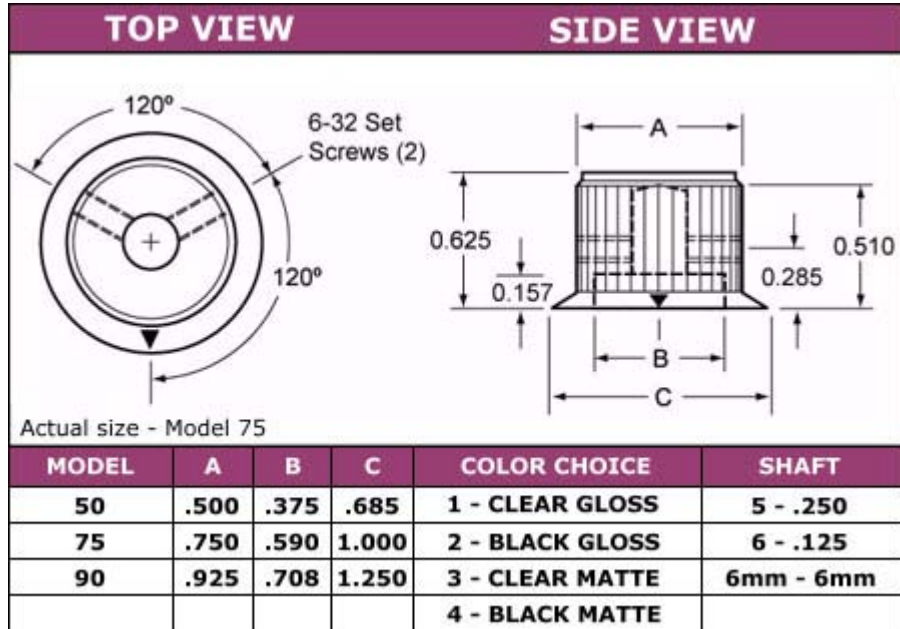

Mechanical Specifications: DDS SERIES

DDS Series: The "DDS Series" knob is our very popular "DD Series" with an attractive skirt extended on the bottom portion of the knob for easier viewing for the rotation from atop. Indicator "triangle" located on the skirt. Two 6-32 set screws.

close