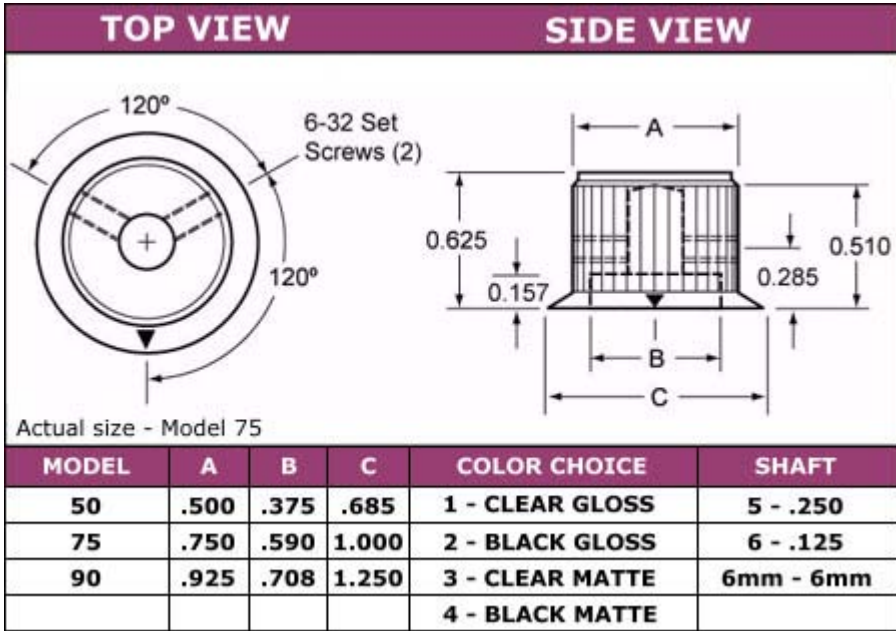

Mechanical Specifications: DDS SERIES

DDS Series: The "DDS Series" knob is our very popular "DD Series" with an attractive skirt extended on the bottom portion of the knob for easier viewing for the rotation from atop. Indicator "triangle" located on the skirt. Two 6-32 set screws.

Copyright ©2003 Kilo International, Inc.

close