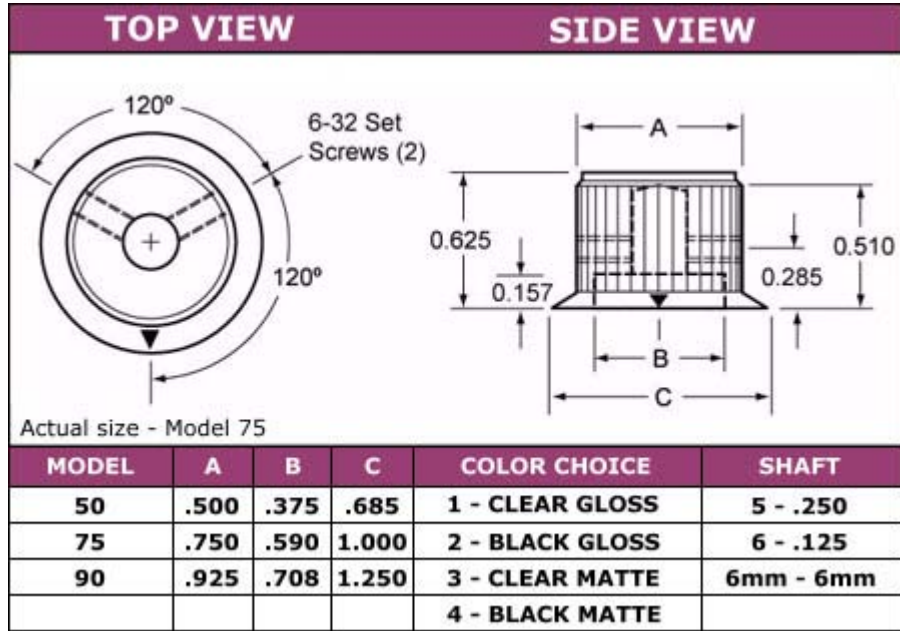

Mechanical Specifications: DDS SERIES

DDS Series: The "DDS Series" knob is our very popular "DD Series" with an attractive skirt extended on the bottom portion of the knob for easier viewing for the rotation from atop. Indicator "triangle" located on the skirt. Two 6-32 set screws.

Copyright ©2003 Kilo International, Inc.

close